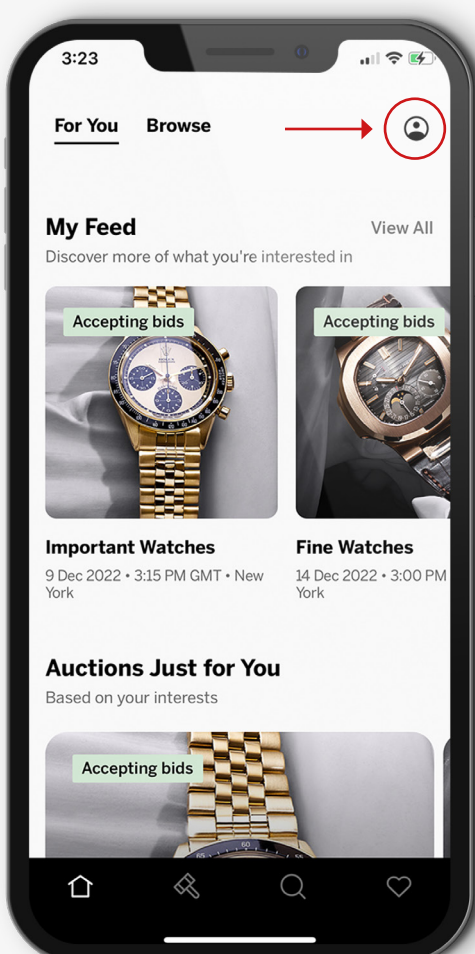

Preferred Card Access

Step 1: DOWNLOAD THE SOTHEBY'S APP

APP FOR ANDROID

APP FOR IOS

Step 2:

Log in

Step 3:

Click the account icon in the top right hand corner

Step 4:

View Preferred card and show it upon arrival for complimentary entry to over 500 of our museum partners around the world for you and 3 guests.