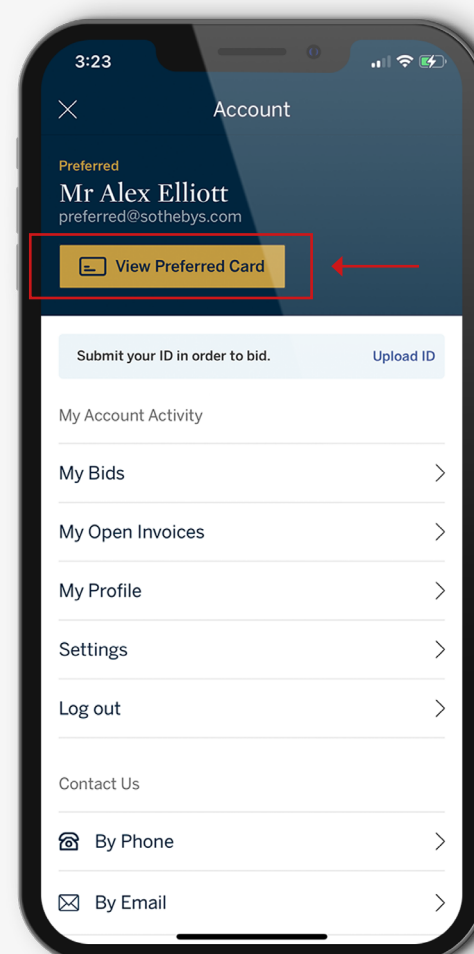

Preferred Card Access

Step 1: DOWNLOAD THE SOTHEBY'S APP

APP FOR ANDROID

APP FOR IOS

Step 2:

Log in

Step 3:

Click the account icon in the top right hand corner

Step 4:

View Preferred card and show it upon arrival for complimentary entry to over 500 of our museum partners around the world for you and 3 guests.